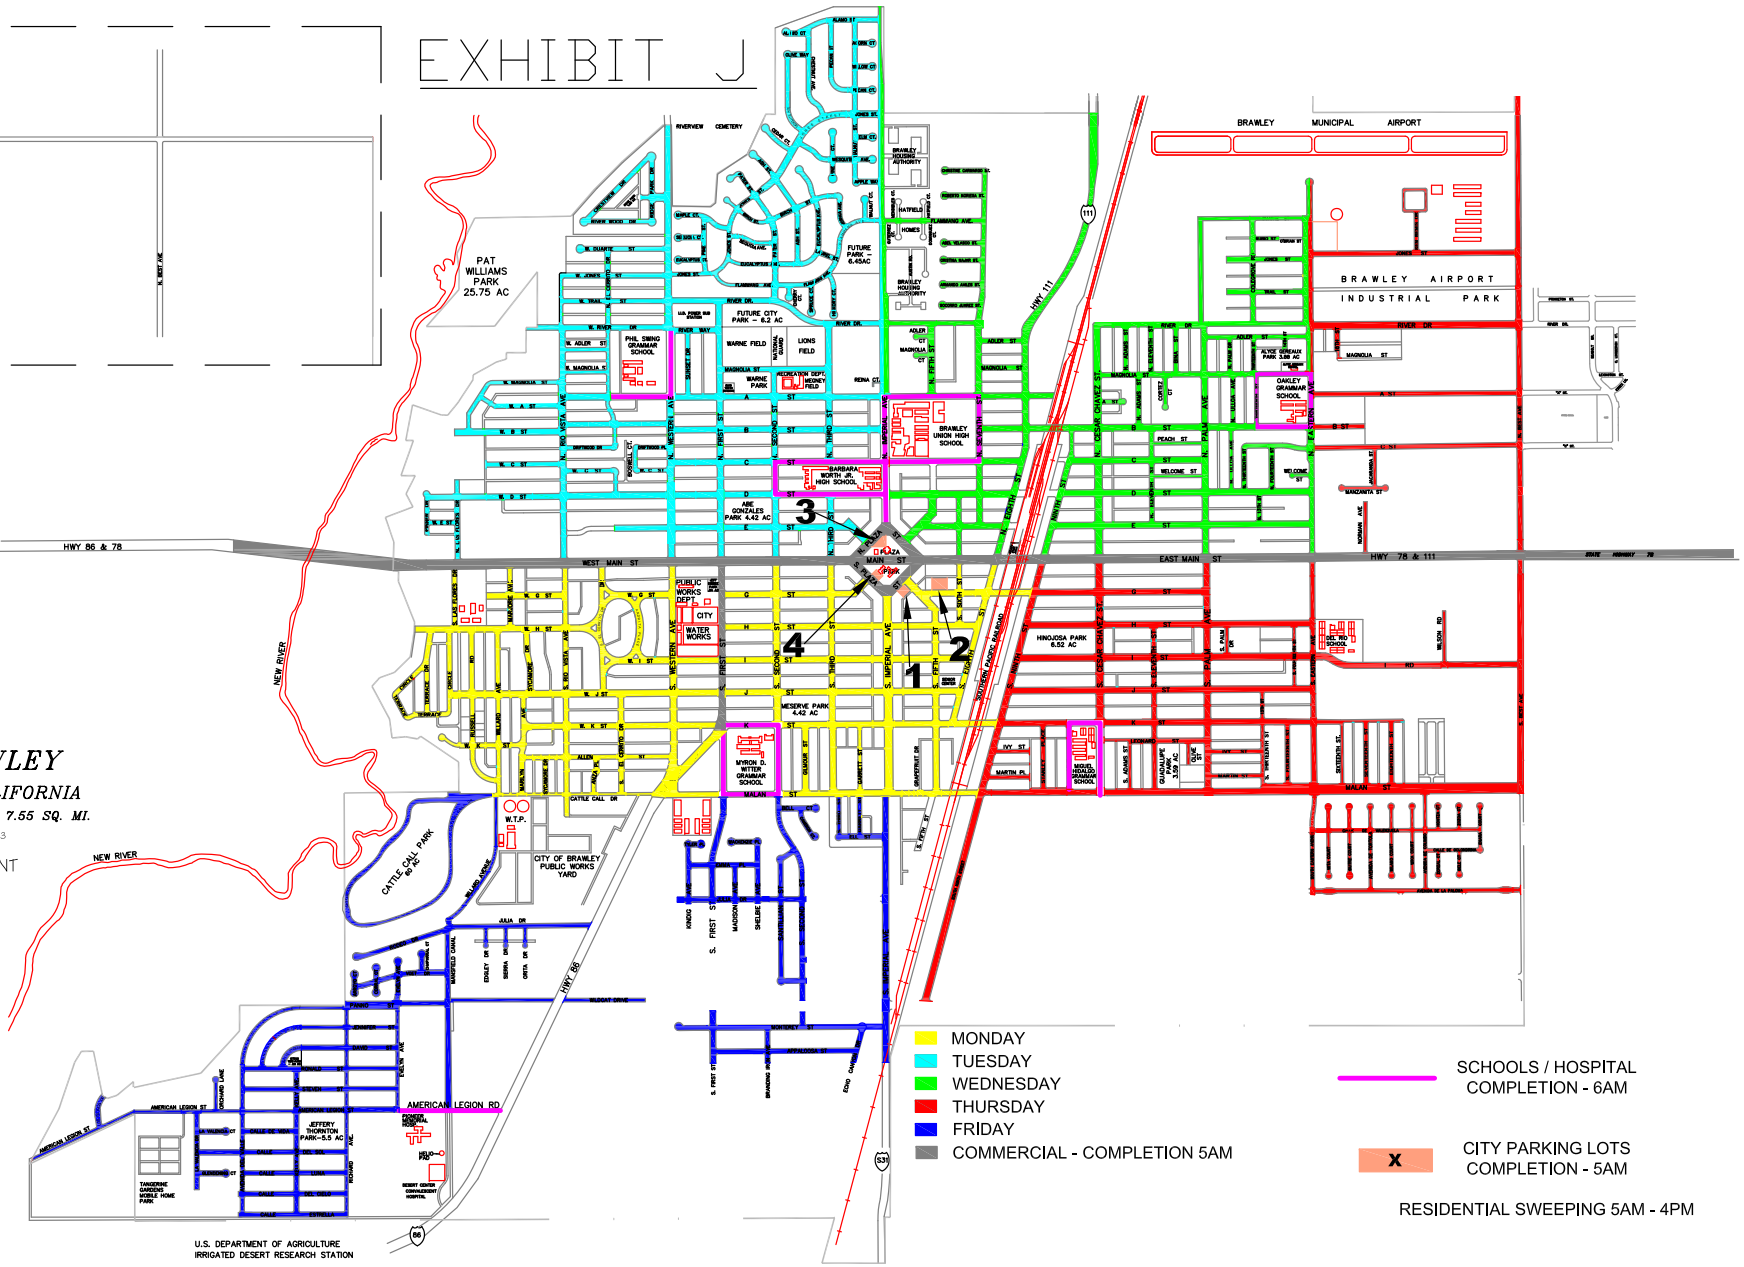

EXHIBIT J

CITY OF BRAWLEY
 IMPERIAL COUNTY, CALIFORNIA
 AREA OF THE CITY: 4,833.00 AC, 7.55 SQ. MI.
 UPDATED BY: A.C. AUGUST 29, 2013

PUBLIC WORKS DEPARTMENT
STREET SWEEPING MAP
 UPDATED FEBRUARY 12, 2014

LEGEND
 CITY LIMITS

- MONDAY
- TUESDAY
- WEDNESDAY
- THURSDAY
- FRIDAY
- COMMERCIAL - COMPLETION 5AM

SCHOOLS / HOSPITAL COMPLETION - 6AM

CITY PARKING LOTS COMPLETION - 5AM

RESIDENTIAL SWEEPING 5AM - 4PM