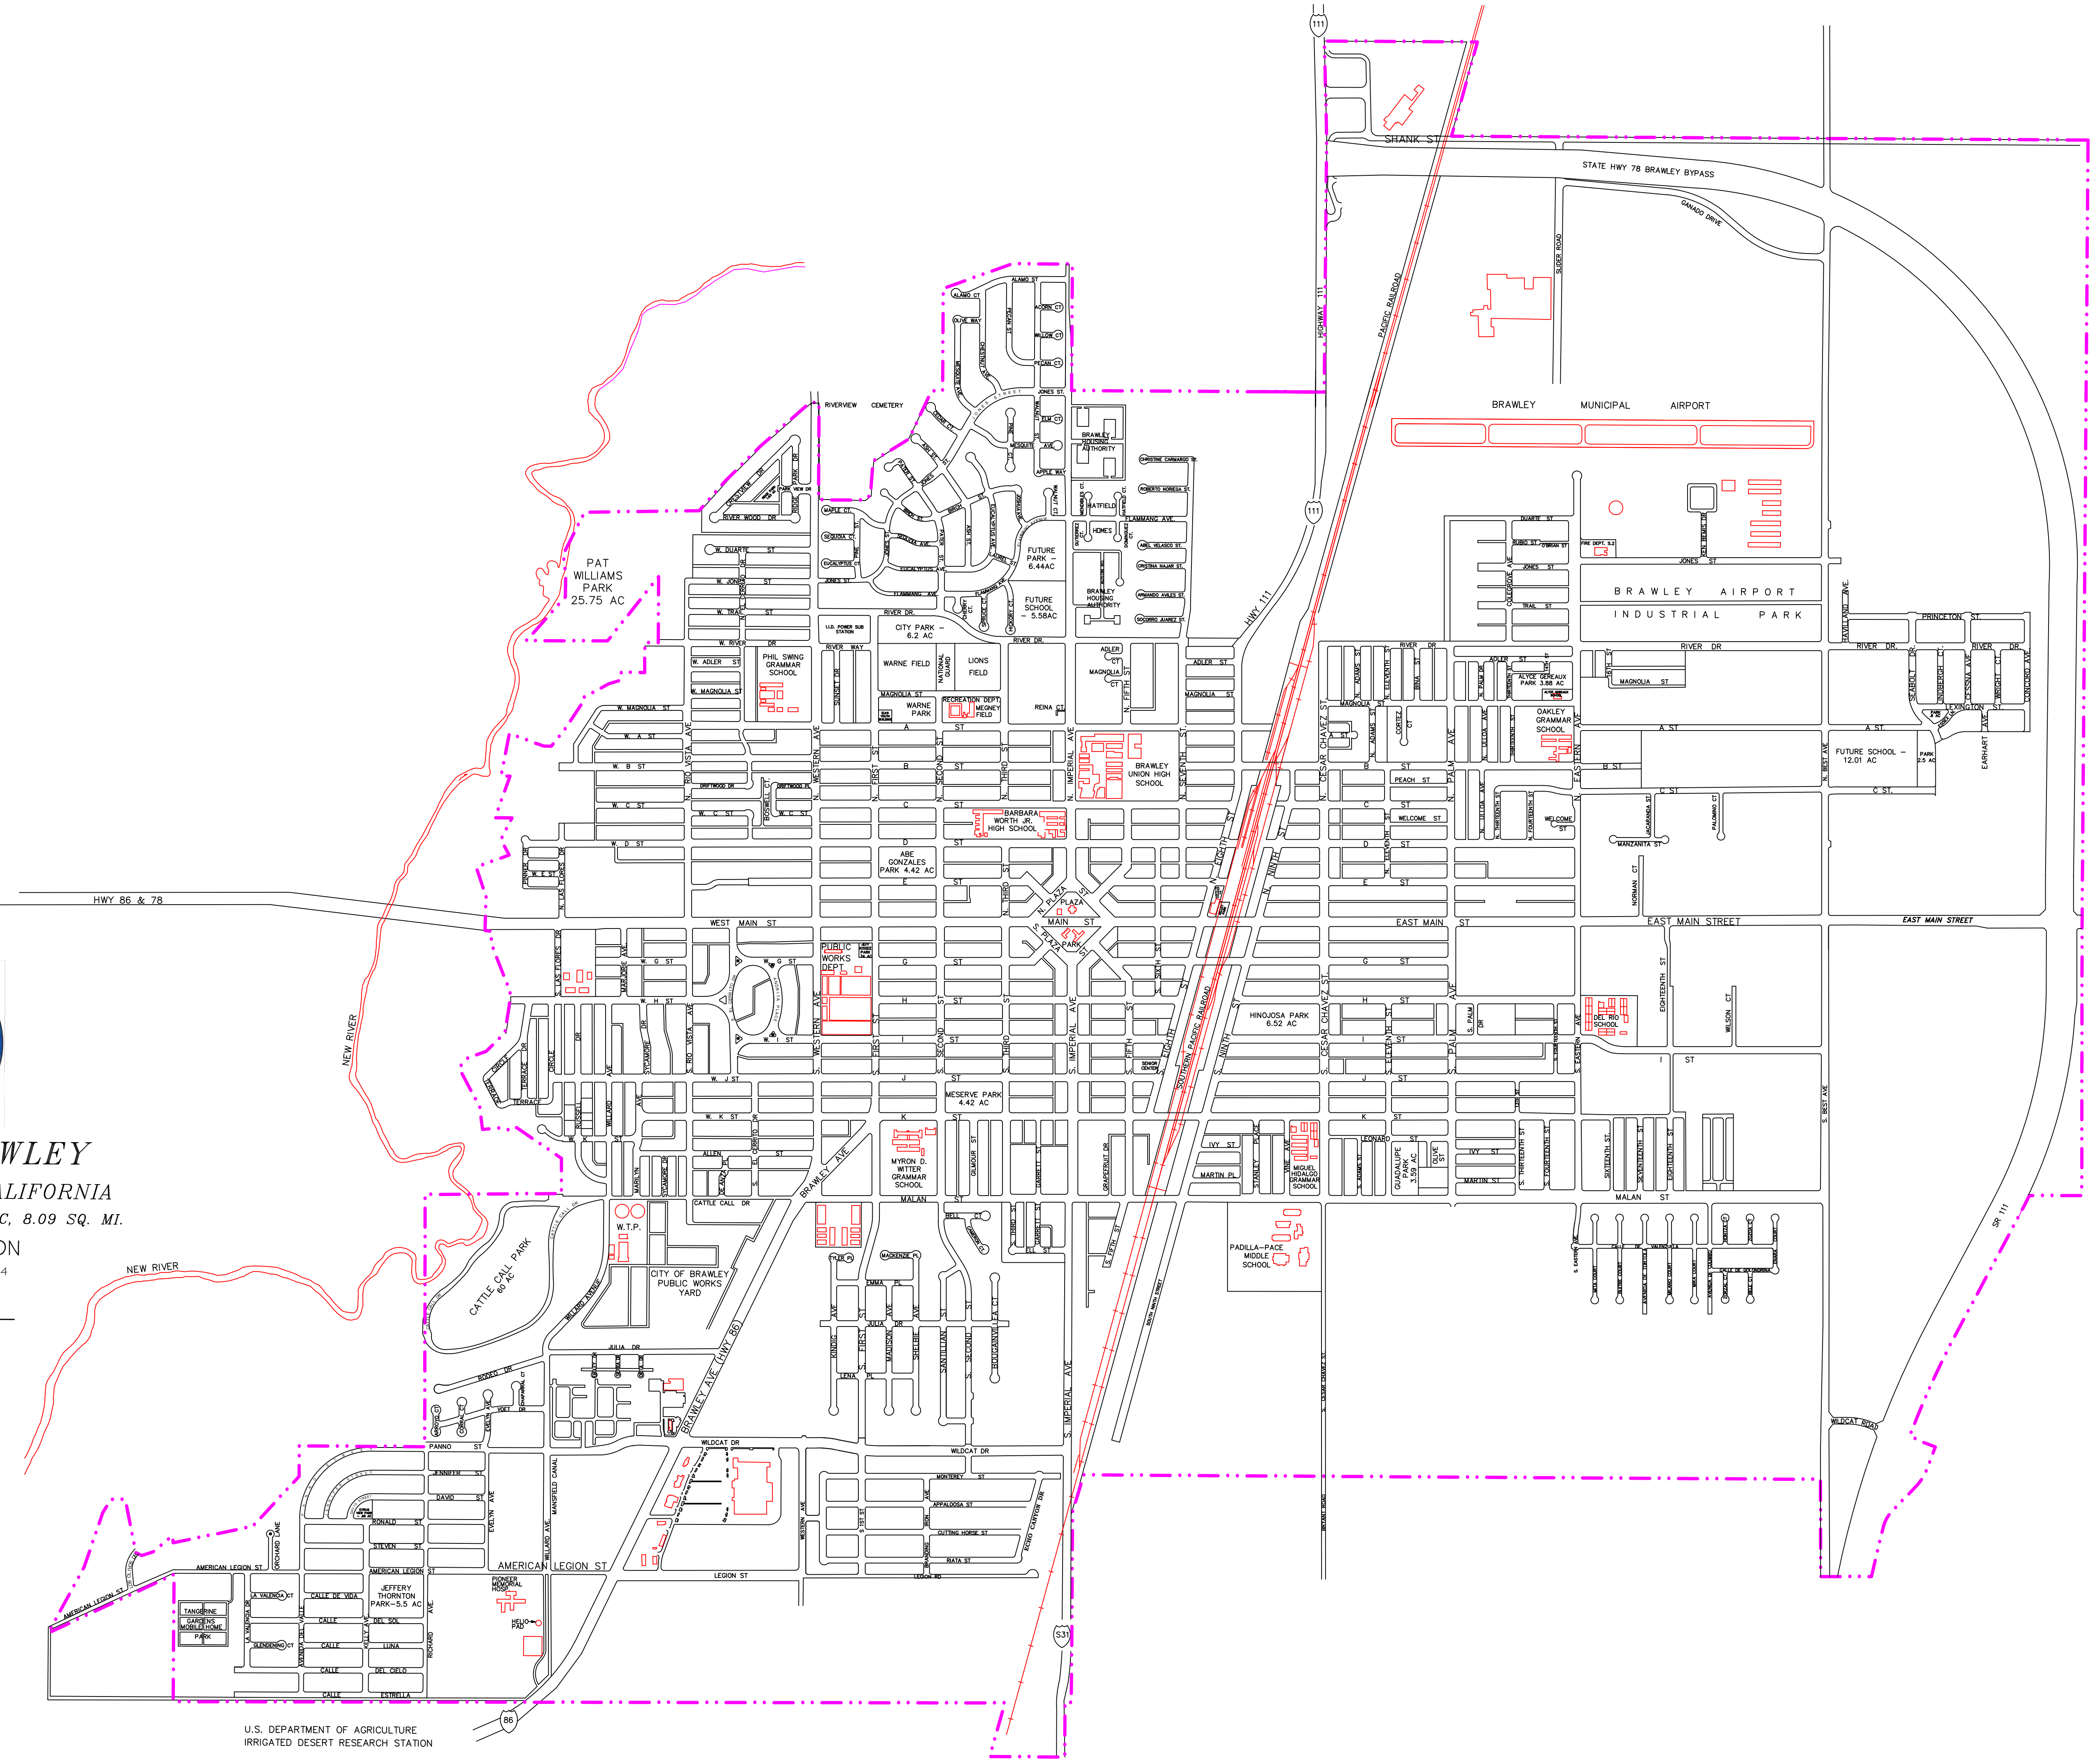

CITY OF BRAWLEY
IMPERIAL COUNTY, CALIFORNIA
AREA OF THE CITY: 5,180.24 AC, 8.09 SQ. MI.

ENGINEERING DIVISION
UPDATED BY: JMC JANUARY, 2024

LEGEND
- - - - - CITY LIMITS

U.S. DEPARTMENT OF AGRICULTURE
IRRIGATED DESERT RESEARCH STATION